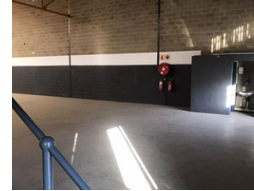

Candice Lee Cohen
072 615 9104
candice@skyriseproperties.co.za

Contact Head Office

011 268 2681

First Floor
Masingita House
41 West Street, Houghton Estate
Johannesburg

Web Ref Skyrise385

R45 pm

Gross Monthly Rental R45 Excl. VAT

0 0

Mini Warehouse to Rent in Kya Sand

Kya Sand is easily accessible from the N14 and the N1 Western Bypass via the Malibongwe on/off-ramps. Lanseria airport is located approximately 13km's north along the R512.

This unit has three offices and a full kitchen on the first floor. There is approximately 560m² of warehouse space. The warehouse has three phase power, a five meter on-grade roller shutter door and two sets of ablution facilities. There is fibre in the park and

Features

Zoning Industrial

Sizes

Floor Size 718m²