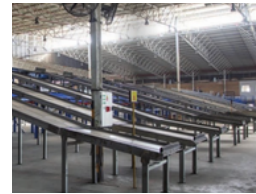

R1,468,404 pm

Gross Monthly Rental R1,468,404 Excl. VAT

23,308m² Warehouse To Let in Spartan

This is a prestigious A-grade logistics facility; strategically located to optimize operational performance.

The facility offers:

- Roller shutter doors
- Height 9.35
- 650KVA power
- Immediate access onto the R24 arterial route, which joins the R21 at O.R. Tambo International Airport
- A central address in an established industrial node

Features

Zoning Industrial

Sizes
Floor Size 23,308m²