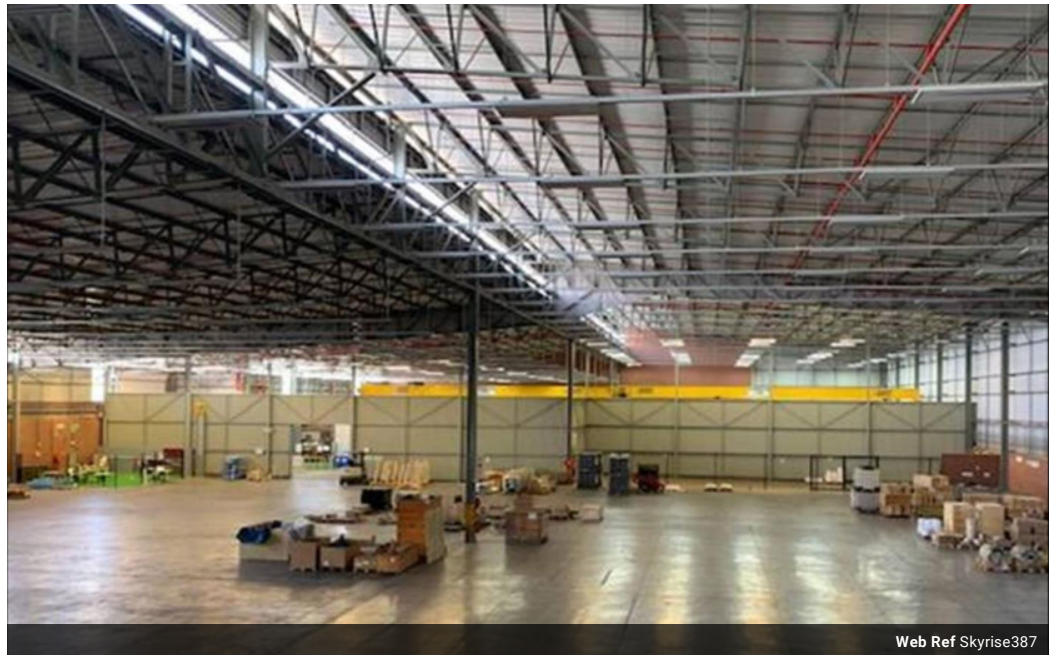

Candice Lee Cohen
072 615 9104
candice@skyriseproperties.co.za

Contact Head Office

011 268 2681

First Floor
Masingita House
41 West Street, Houghton Estate
Johannesburg