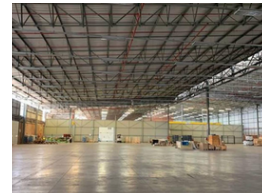

Candice Lee Cohen
072 615 9104
candice@skyriseproperties.co.za

Contact Head Office

011 268 2681

First Floor
Masingita House
41 West Street, Houghton Estate
Johannesburg

Web Ref Skyrise387

R78 pm

Gross Monthly Rental R78 Excl. VAT

0 0

Distribution Warehouse To Let in Longmeadow

7 220m² includes Warehouse of 6 504m², Offices of 315m² and a mezzanine measuring 401m²

Property has 4 docking stations and one ramp access, height to eaves is 9 meters

Power supply is 3-phase with 1000amps and the Warehouse is equipped with roof-height sprinklers

The Property also offers convenient access to Modderfontein Road which is considered a major arterial route between Longmeadow, Edenvale and Kempton Park.

- Secure park with 24 hour security and access control
- Close proximity to various shopping malls
- Convenient Highway access

Available Immediately @ R 78.00 per m² excl Vat

Longmeadow Business Estate occupies an area of approximately 200 hectares and is considered as being a very popular and

Features

Zoning Industrial

Sizes

Floor Size 7,220m²